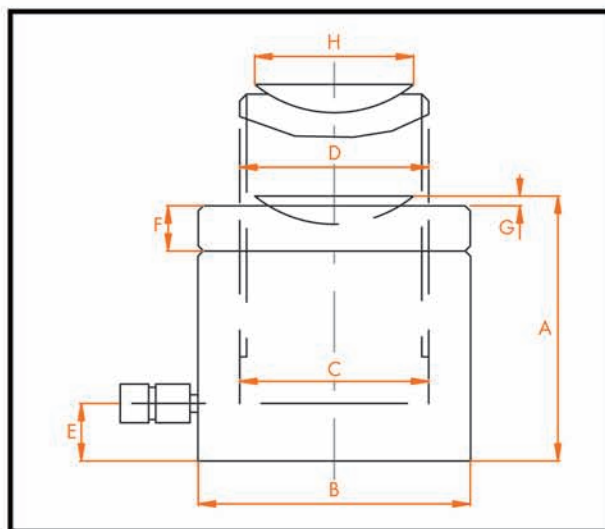

Model No.	RC0552P	RC1002P	RC1552P	RC2402P	RC3802P	RC6202P
Capacity (Ton)	55	100	155	240	380	620
Stroke (in/mm)	1.97/50	1.77/45	1.77/45	1.77/45	1.77/45	1.77/45
Oil Cap. (in ³ /cm ³)	21.66/355	36.43/597	55.23/905	86.23/1,413	134.74/2,208	220.78/3,618
Weight (lb/kg)	24.25/11	48.50/22	85.98/39	130.07/59	242.51/110	425.49/193
A (in/mm)	4.92/125	5.39/137	5.83/148	6.10/155	7.01/178	7.56/192
B (in/mm)	4.72/120	6.50/165	8.07/205	10.04/255	12.60/320	15.94/405
C (in/mm)	3.74/95	5.12/130	5.12/160	7.87/200	9.84/250	12.60/320
D (in/mm x TR*)	3.74/95x4	5.12/130x6	5.12/160x6	7.87/200x6	9.84/250x6	12.60/320x6
E (in/mm)	0.75/19	0.83/21	1.06/27	1.10/28	1.38/35	1.50/38
F (in/mm)	0.83/21	1.22/31	1.50/38	1.57/40	1.97/50	2.36/60
G (in/mm)	0.24/6	0.31/8	0.35/9	0.39/10	0.43/11	0.39/10
H (in/mm)	3.62/92	4.96/126	5.83/148	6.18/157	9.45/240	11.61/295